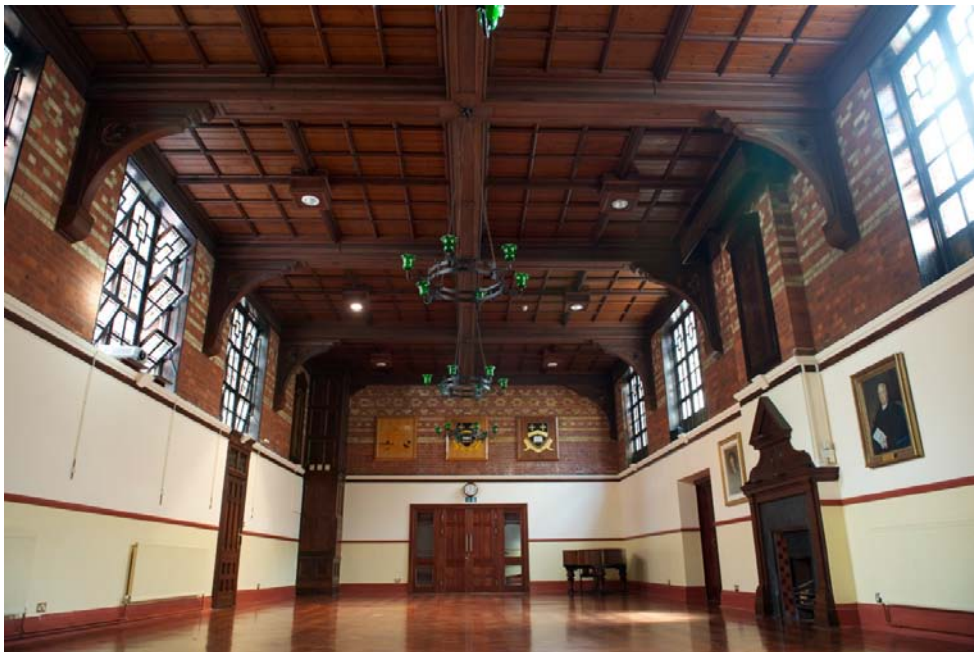

CATERHAM SCHOOL

LUNCHTIME LIVE

A series of concerts featuring
Caterham School's
young musicians

Showcasing the Guitar Department

In the Wilberforce Hall

Next Concert:

Tuesday 8th March 1pm