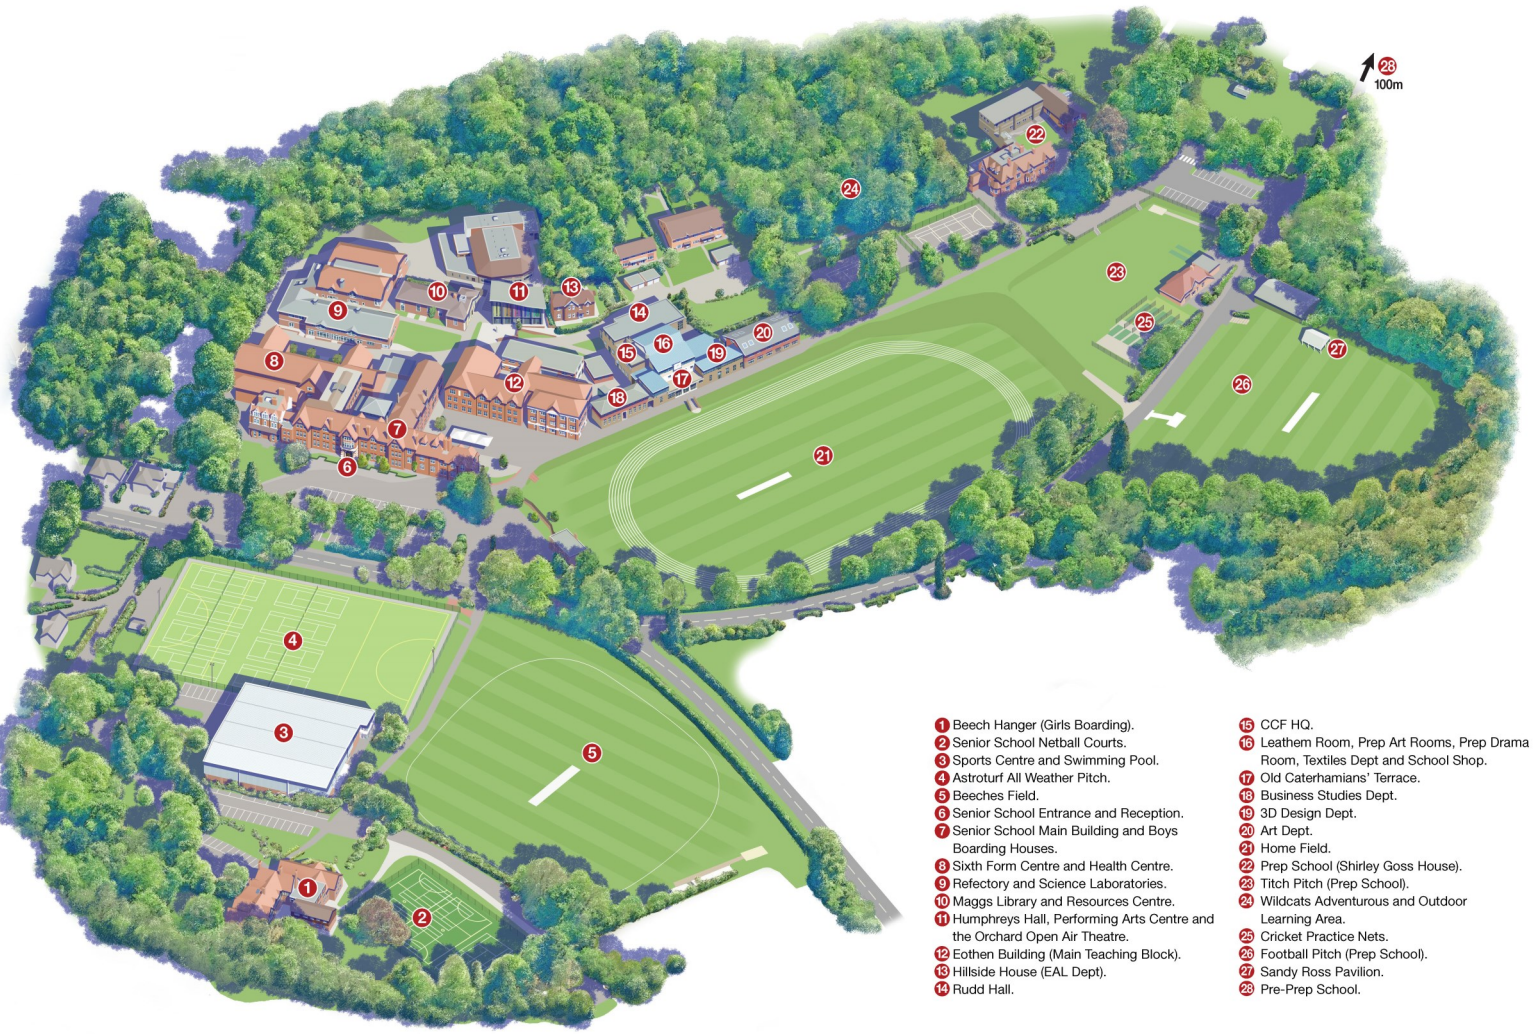

CATERHAM SCHOOL

- 1 Beech Hanger (Girls Boarding).
- 2 Senior School Netball Courts.
- 3 Sports Centre and Swimming Pool.
- 4 Astroturf All Weather Pitch.
- 5 Beeches Field.
- 6 Senior School Entrance and Reception.
- 7 Senior School Main Building and Boys Boarding Houses.
- 8 Sixth Form Centre and Health Centre.
- 9 Refectory and Science Laboratories.
- 10 Maggs Library and Resources Centre.
- 11 Humphreys Hall, Performing Arts Centre and the Orchard Open Air Theatre.
- 12 Eothen Building (Main Teaching Block).
- 13 Hillside House (EAL Dept).
- 14 Rudd Hall.
- 15 CCF HQ.
- 16 Leathern Room, Prep Art Rooms, Prep Drama Room, Textiles Dept and School Shop.
- 17 Old Caterhamians' Terrace.
- 18 Business Studies Dept.
- 19 3D Design Dept.
- 20 Art Dept.
- 21 Home Field.
- 22 Prep School (Shirley Goss House).
- 23 Titch Pitch (Prep School).
- 24 Wildcats Adventurous and Outdoor Learning Area.
- 25 Cricket Practice Nets.
- 26 Football Pitch (Prep School).
- 27 Sandy Ross Pavilion.
- 28 Pre-Prep School.

DIRECTIONS TO CATERHAM SCHOOL HILL FIELDS AND OC CLUB