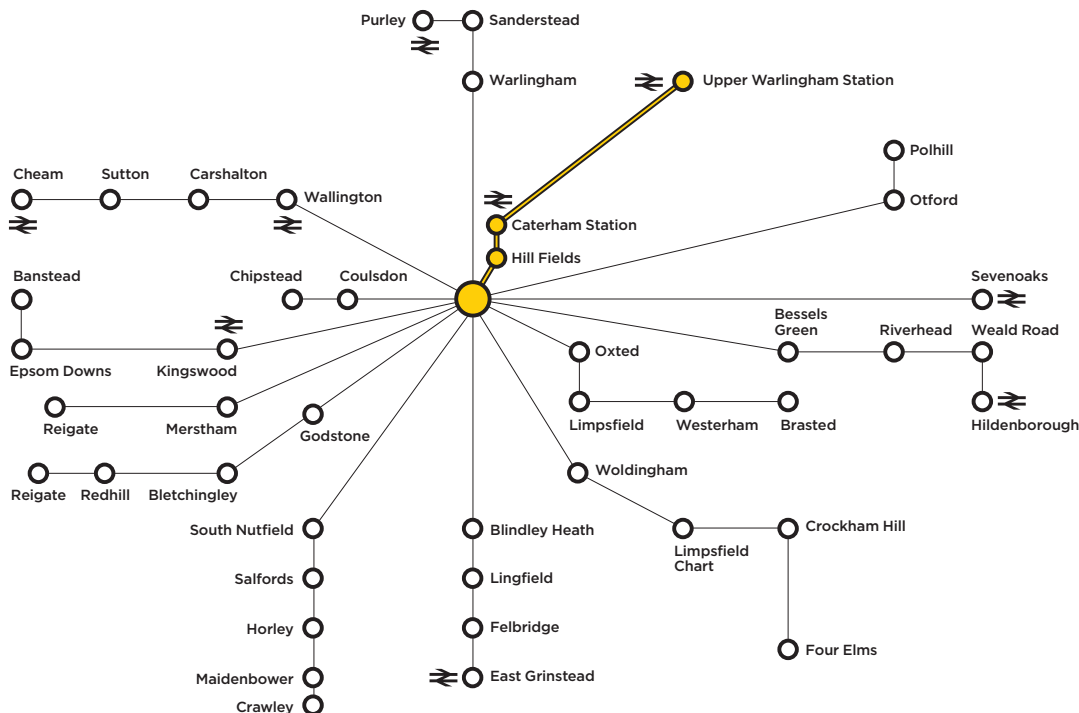

SCHOOL TRANSPORT TIMETABLE AND ROUTES 2021-22

CATERHAM
SCHOOL

Route 11	Banstead / Epsom Downs / Kingswood	Coach
Time	Location	
07:20	Banstead, Woolpack Pub, High Street	
07:30	Epsom Downs, Tattenham Corner Station	
07:40	Kingswood, Railway Station	

Route 12	Reigate / Merstham	Coach
Time	Location	
07:35	Reigate, Black Horse Pub	
07:45	Reigate, Rushworth Road Bus Stop	
07:50	Reigate, Wray Common Bus stop near mini roundabout (411, 603)	
07:55	Merstham, Bus Stop Opposite The Feathers Pub	

Route 13	Reigate / Redhill / Bletchingley / Godstone	Coach
Time	Location	
07:40	Reigate, Blackborough Road Jct Ringley Park Av	
07:45	Redhill, Brighton Road, Opposite Pets at Home	
07:50	Redhill, Redstone Hill, Fullers Earth Bus Stop	
07:55	Bletchingley, Bus Stop on A25 near the Red Lion Pub	
08:00	Godstone, Hare & Hounds Pub	

SHUTTLE	Upper Warlingham Station / Caterham Station / Hill Fields	Minibus
Time	Location	
07:50 - 08:00	Upper Warlingham Station	
08:00 - 08:20	Caterham Station	
08:10 - 08:15	Hill Fields	

Upper Warlingham Station Shuttle: London Fast Line

A minibus shuttle operates to/from Upper Warlingham Station at both ends of the day and is timed to connect with the fast line services to/from Clapham Junction and London Victoria.

Caterham Station

A minibus shuttle operates to/from Caterham Station at both ends of the day and is timed to connect with the train services to/from Purley, East Croydon, Clapham Junction and London Victoria.

Timings

All return transport leaves the School promptly at 4.15pm daily, Monday to Friday.

Late Buses

We offer a late bus service, departing at 6.00pm, for pupils who stay behind after school for co-curricular activities or turnouts. The late buses leave the front of School promptly at 6.00pm each evening and pupils may sign up for this service on the day of travel only.

caterhamschool.co.uk

Caterham School Harestone Valley Road Caterham Surrey CR3 6YA

September 2021